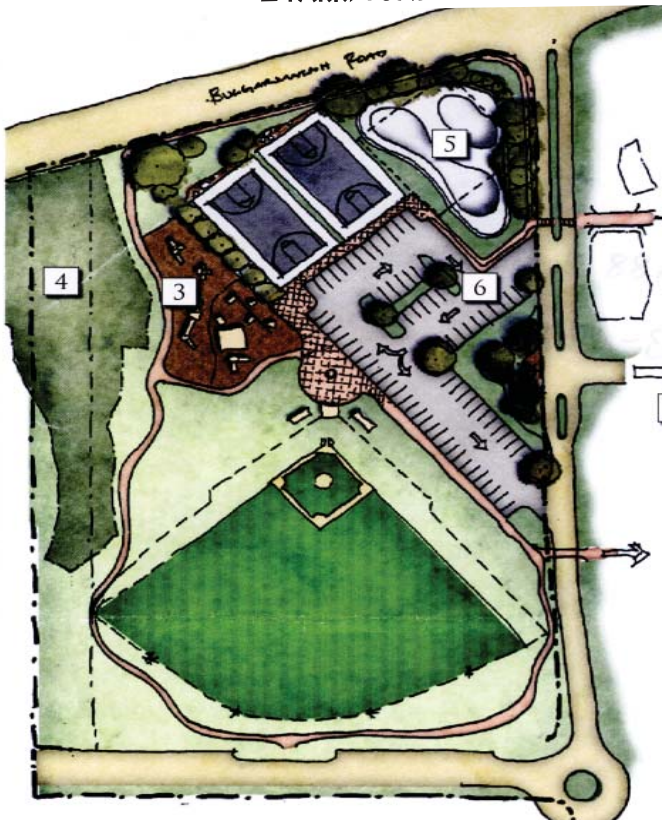

TIVERTON PARK FUND

For the benefit and maintenance
of the future Tiverton Skate Park.

A Community Project
To Build
A Public Skate Park
at Bulgarmarsh Park,
Tiverton RI

Where Will The Skatepark Be Built?

The Tiverton Skate Park will be located on a 10,000 square foot area at the corner of entrance to new Bulgarmarsh Park and New Tiverton Library (see map below area #5). The new basketball courts and new ball field parking will frame the park. This part of Tiverton will become a safe new meeting area for area residents and their children.

What Will The Skatepark Look Like?

The plan is to build an all concrete low maintenance skate park with many street, bowl and vertical elements. The attached image shows what our "dream" park would look like. The park will be aesthetically pleasing with low organic forms and landscaping. This type of park is very sculptural and attractive.