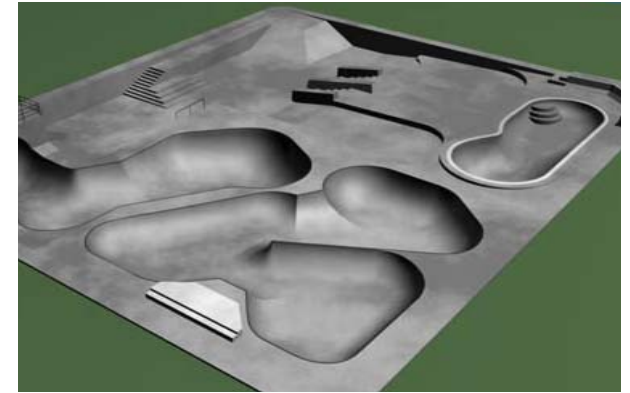

TIVERTON PARK FUND

For the benefit and maintenance
of the future Tiverton Skate Park.

A Community Project
To Build
A Public Skate Park
at Bulgarmarsh Park,
Tiverton RI

Where Will The Skatepark Be Built?

The Tiverton Skate Park will be located on a 10,000 square foot area at the corner of entrance to new Bulgarmarsh Park and New Tiverton Library (see map below area #5). The new basketball courts and new ball field parking will frame the park. This part of Tiverton will become a safe new meeting area for area residents and their children.

What Will The Skatepark Look Like?

The plan is to build an all concrete low maintenance skate park with many street, bowl and vertical elements. The attached image shows what our "dream" park would look like. The park will be aesthetically pleasing with low organic forms and landscaping. This type of park is very sculptural and attractive.